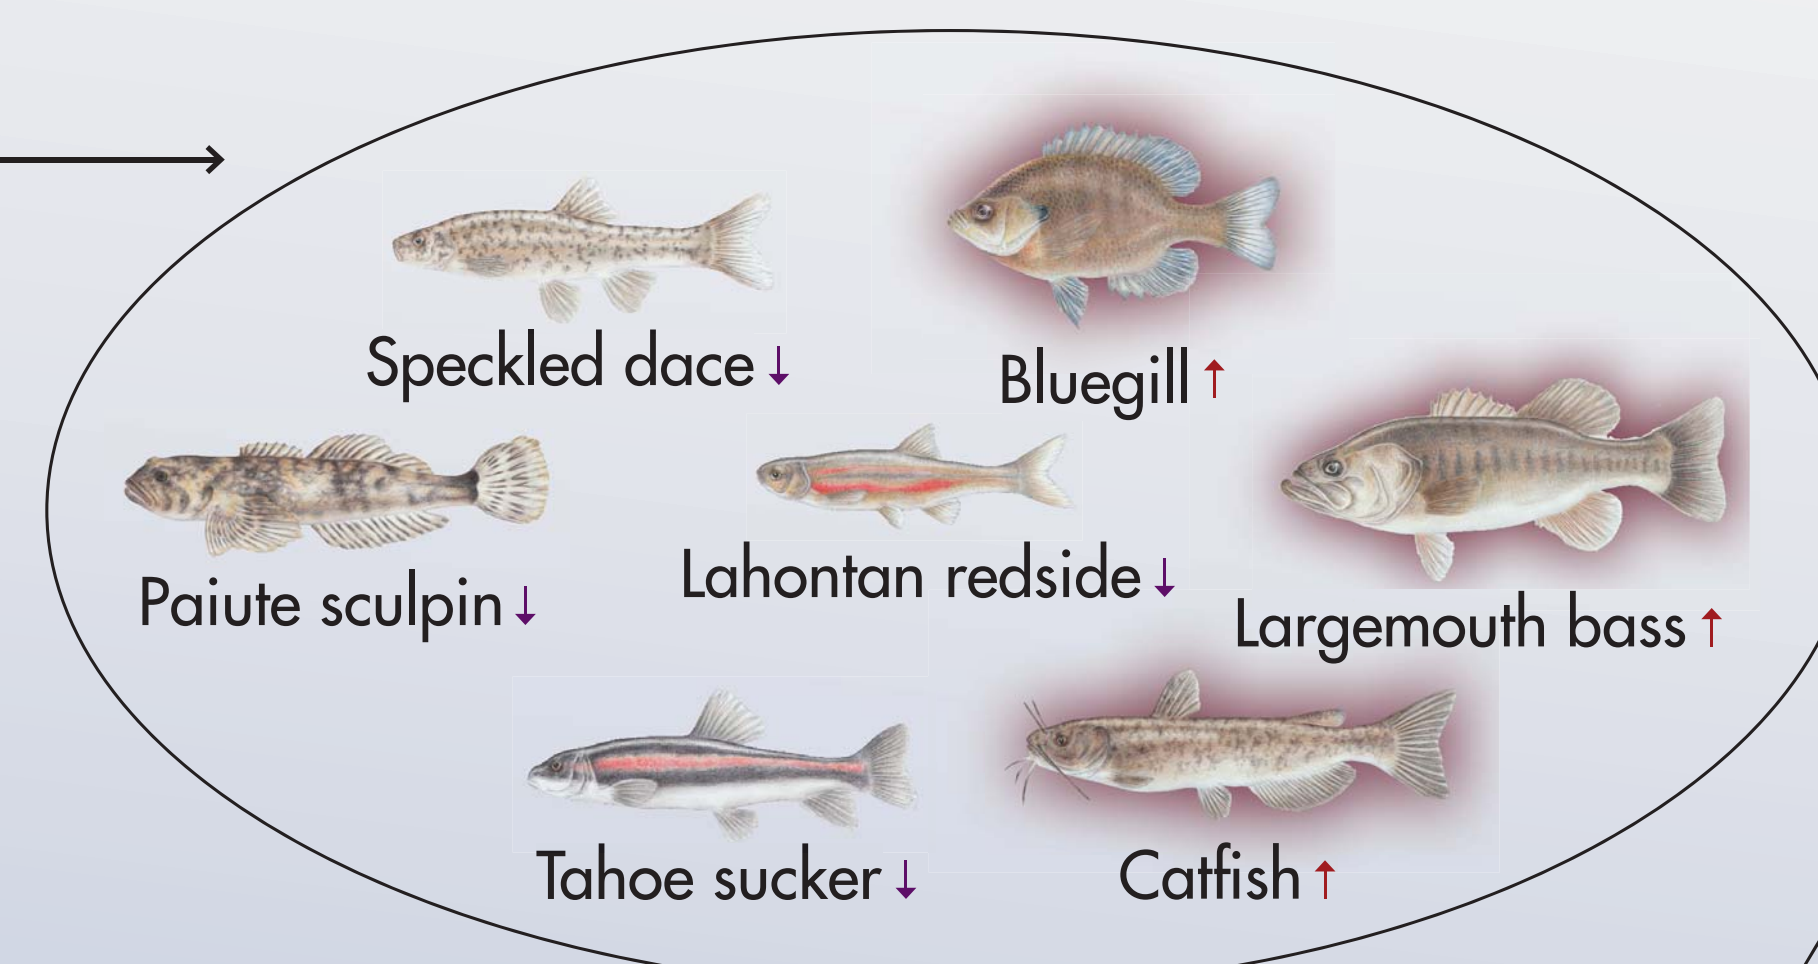

Current Food Web of Lake Tahoe

Off-Shore Fish

Near-Shore and Bottom Fish

Near-Shore Plants & Algae

Zooplankton

Benthic Macroinvertebrate

Phytoplankton

Legend

- species interactions
- ↓ population decrease
- ↑ population increase

- unintentional introduction of non-native species
- intentional introduction of non-native species

Invasive Species of Concern
These species are currently not in Lake Tahoe

Quagga mussel Zebra mussel New Zealand mudsnail Spiny water flea