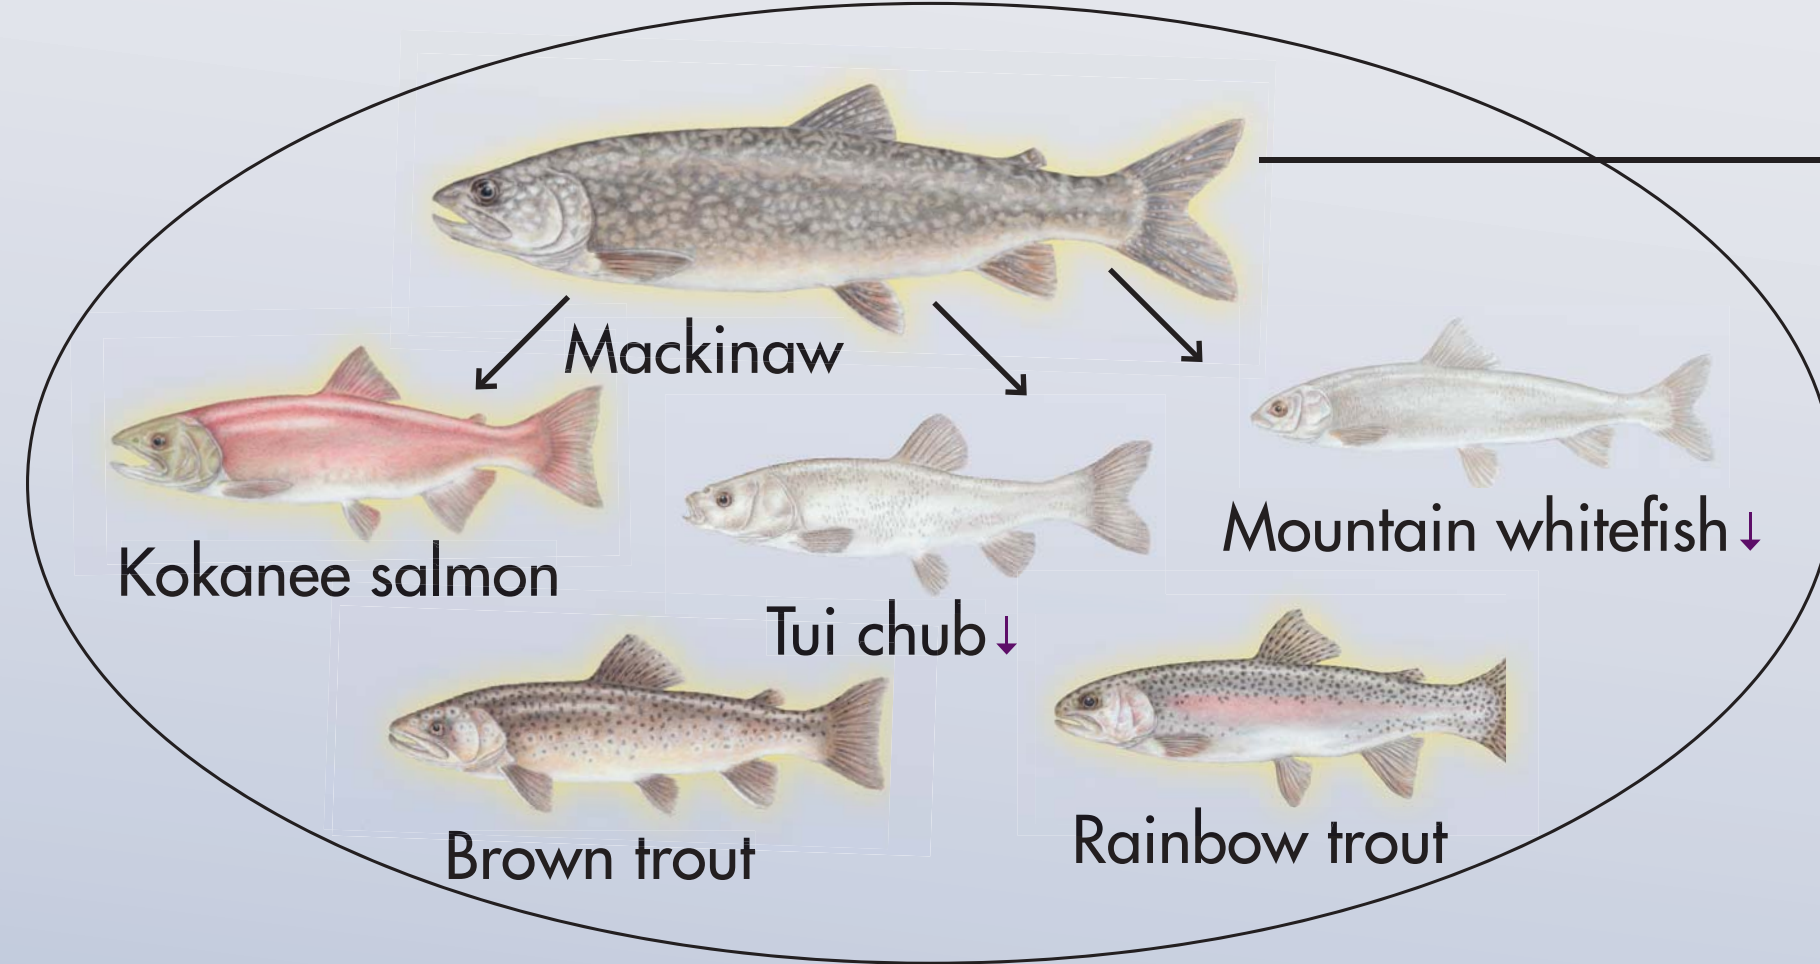

Current Food Web of Lake Tahoe

Off-Shore Fish

Near-Shore and Bottom Fish

Near-Shore Plants & Algae

Zooplankton

Benthic Macroinvertebrate

Phytoplankton

Legend

- species interactions
- ↓ population decrease
- ↑ population increase

- unintentional introduction of non-native species
- intentional introduction of non-native species

Invasive Species of Concern
These species are currently not in Lake Tahoe

Quagga mussel Zebra mussel New Zealand mudsnail Spiny water flea