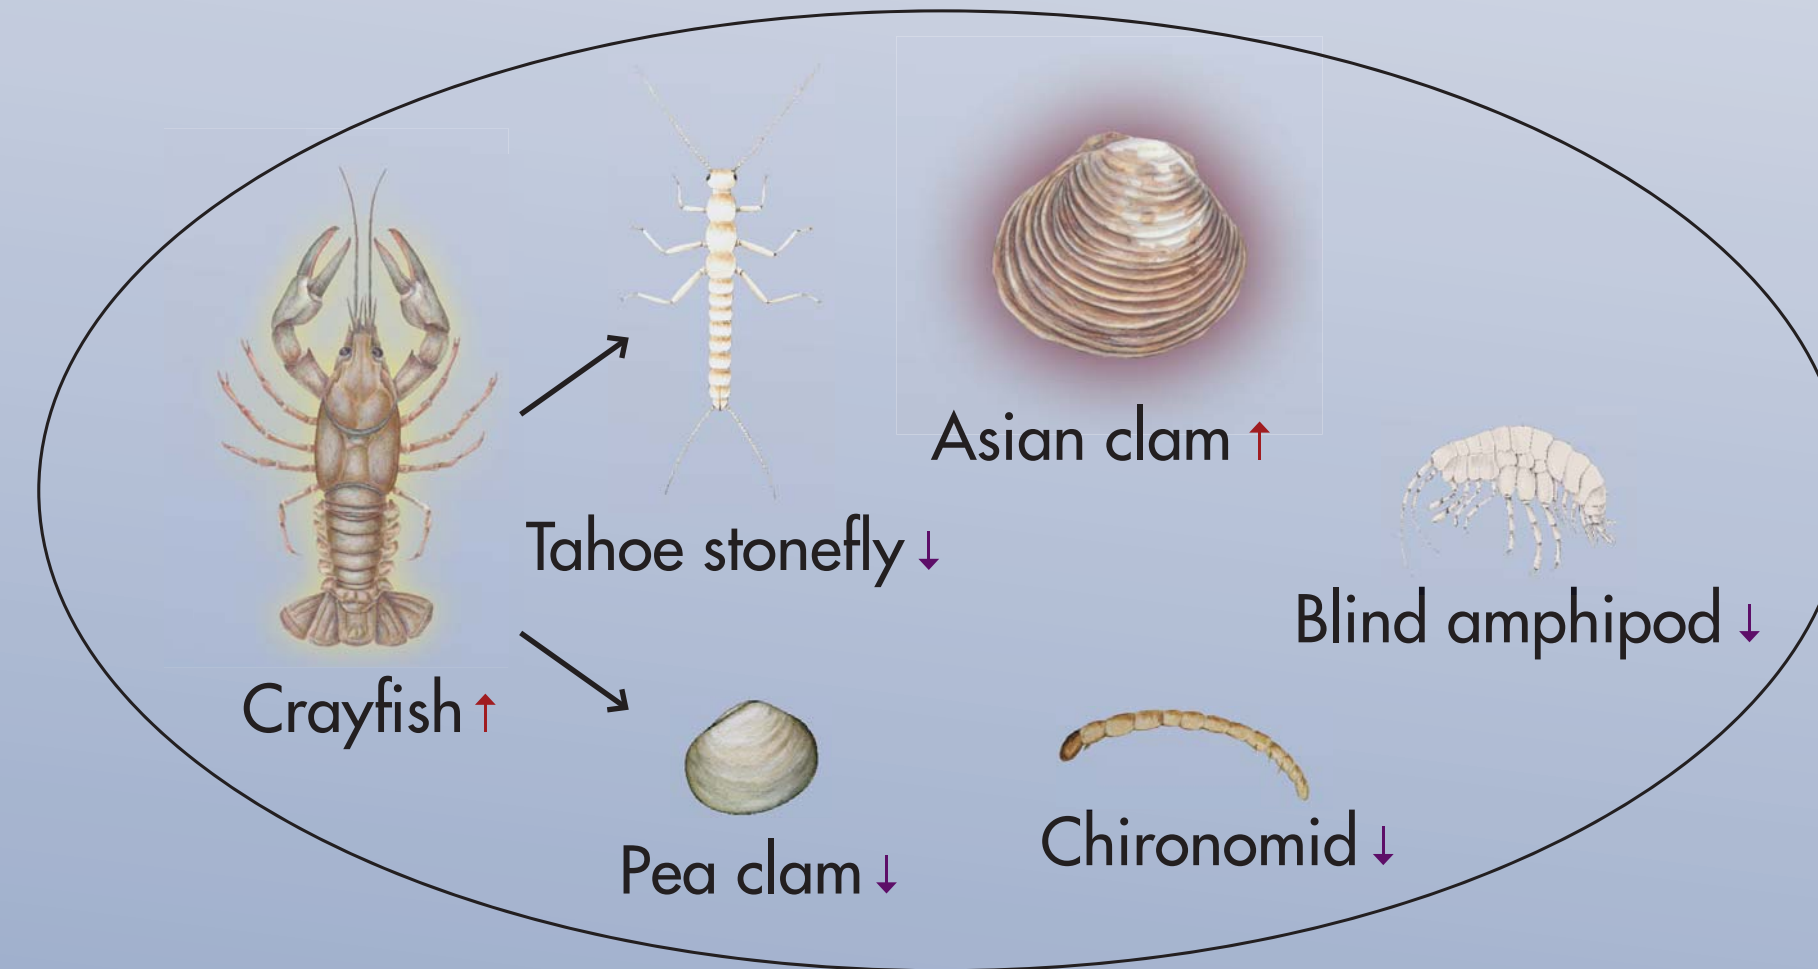

Current Food Web of Lake Tahoe

Off-Shore Fish

Near-Shore and Bottom Fish

Near-Shore Plants & Algae

Zooplankton

Benthic Macroinvertebrate

Phytoplankton

Legend

- species interactions
- ↓ population decrease
- ↑ population increase

- unintentional introduction of non-native species
- intentional introduction of non-native species

Invasive Species of Concern
These species are currently not in Lake Tahoe

Quagga mussel Zebra mussel New Zealand mudsnail Spiny water flea