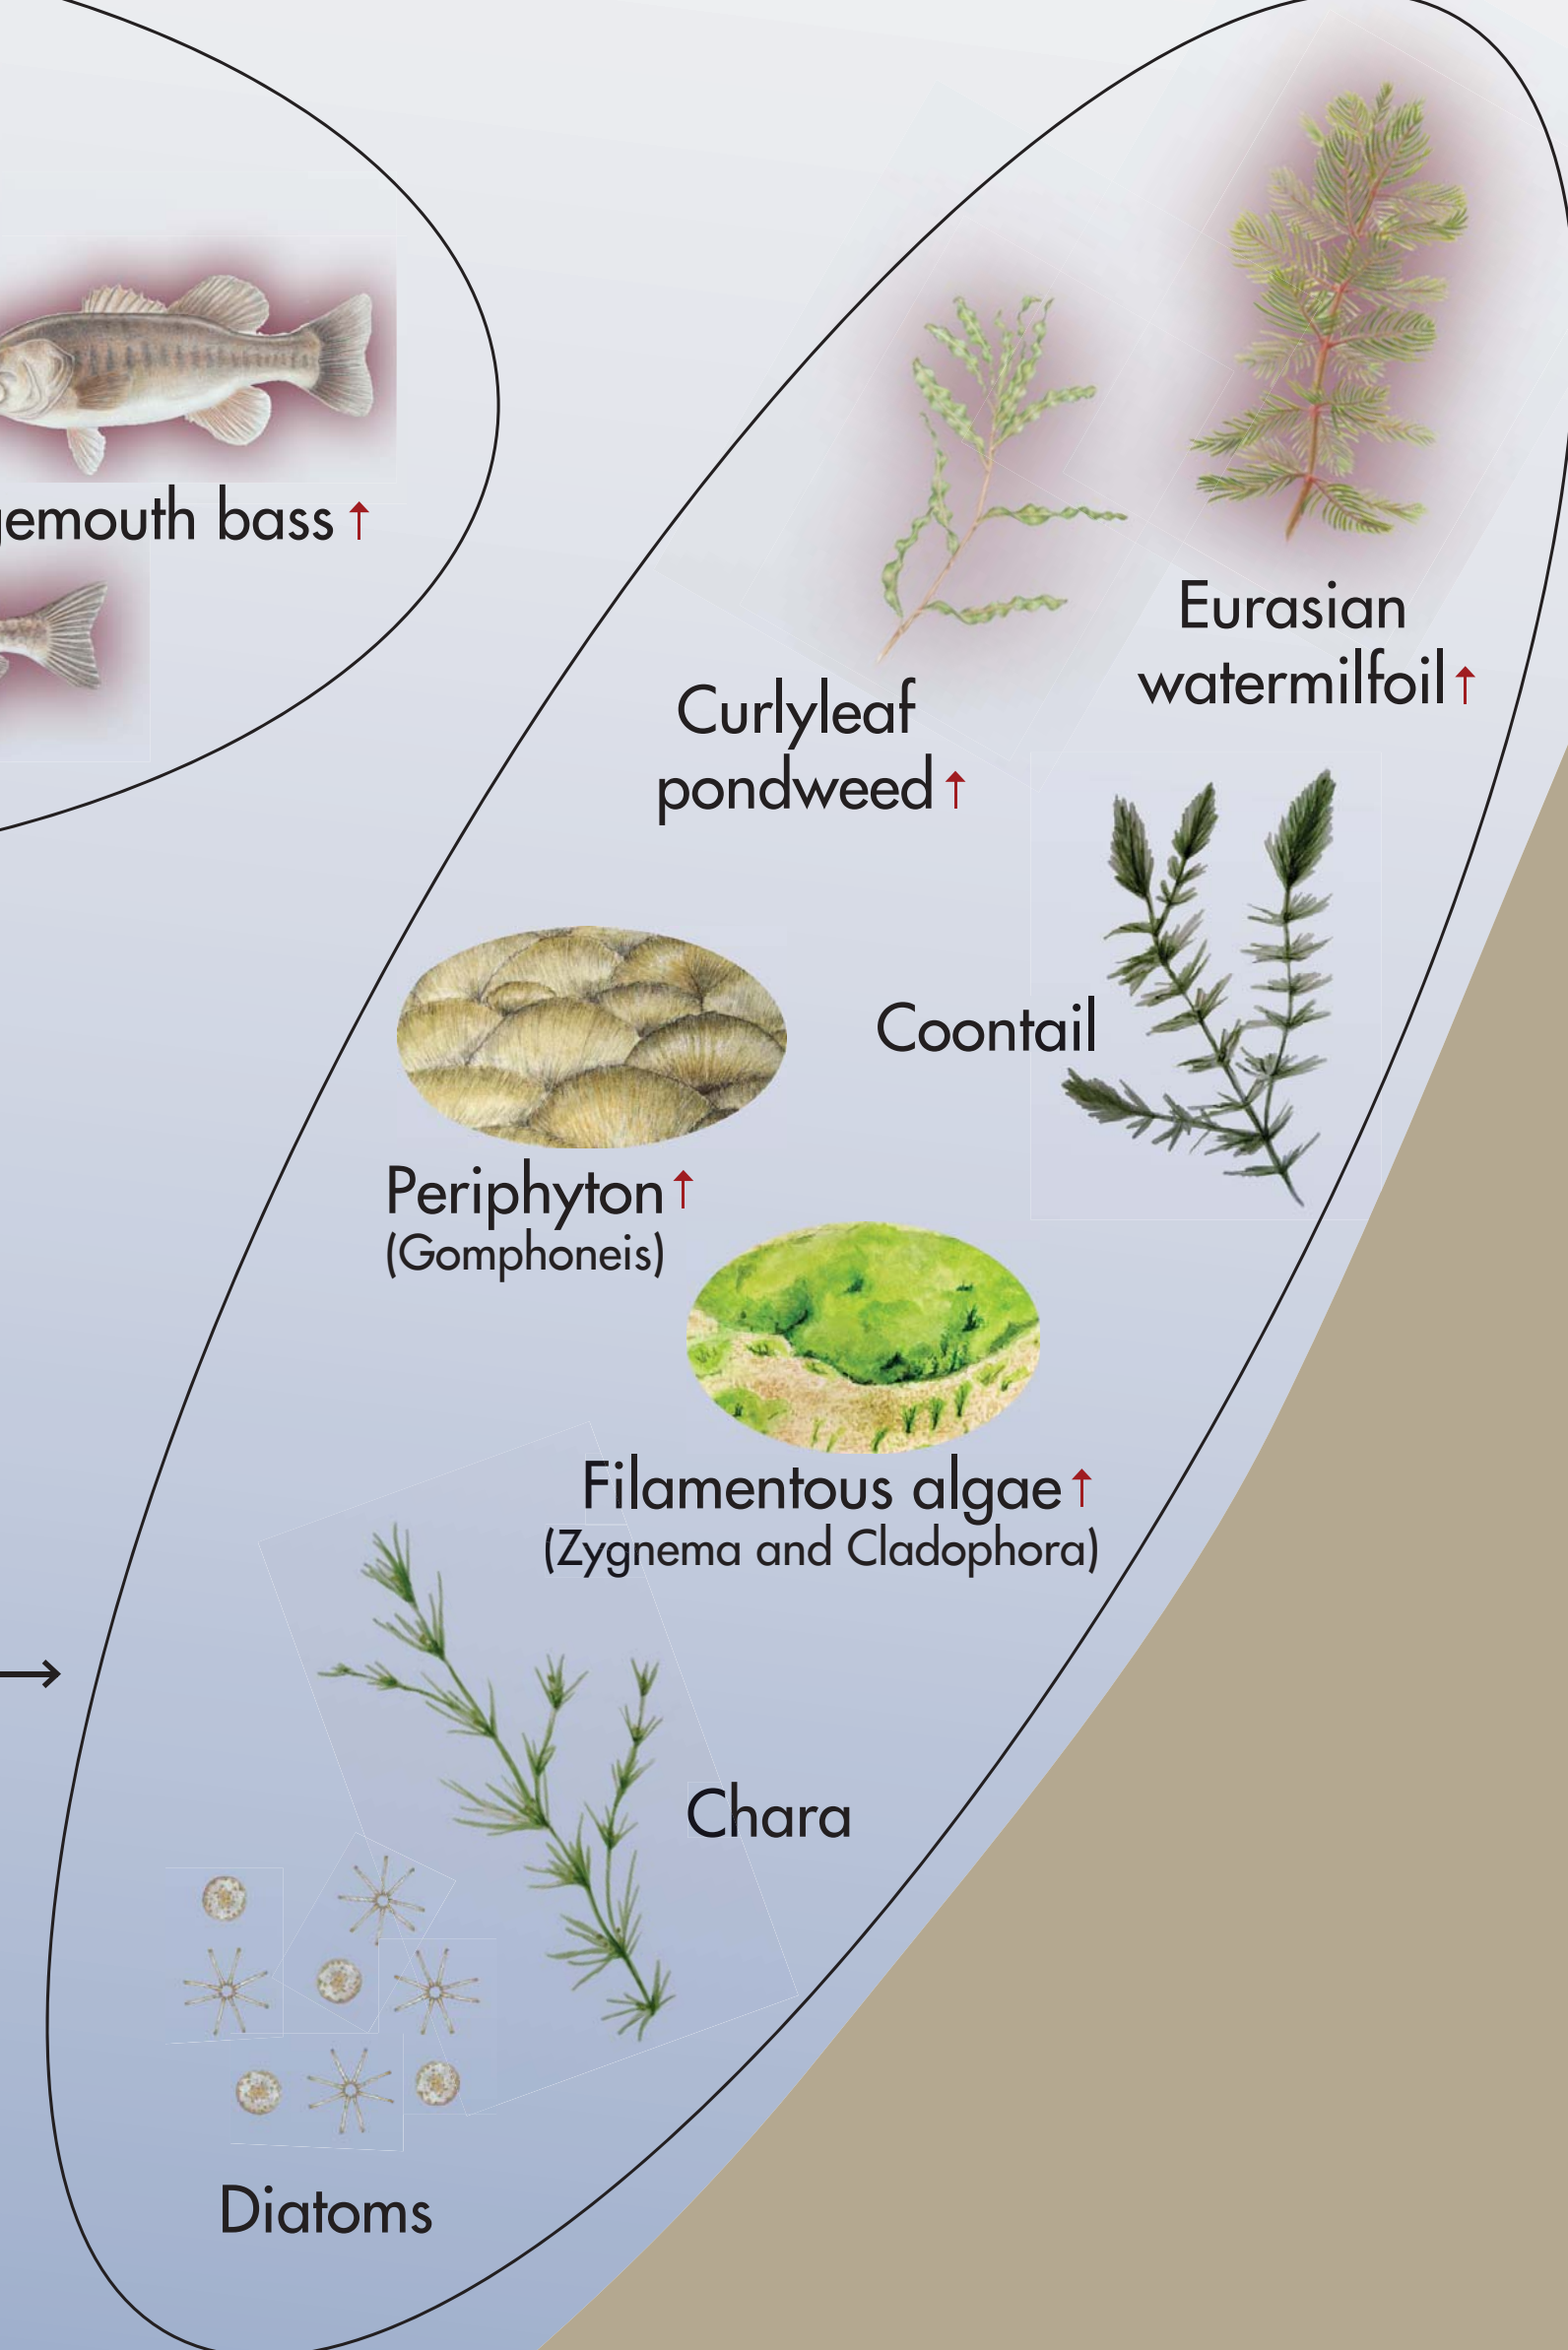

Current Food Web of Lake Tahoe

Off-Shore Fish

Near-Shore and Bottom Fish

Near-Shore Plants & Algae

Zooplankton

Benthic Macroinvertebrate

Phytoplankton

Legend

- species interactions
- ↓ population decrease
- ↑ population increase

- unintentional introduction of non-native species
- intentional introduction of non-native species

Invasive Species of Concern
These species are currently not in Lake Tahoe

Quagga mussel Zebra mussel New Zealand mudsnail Spiny water flea