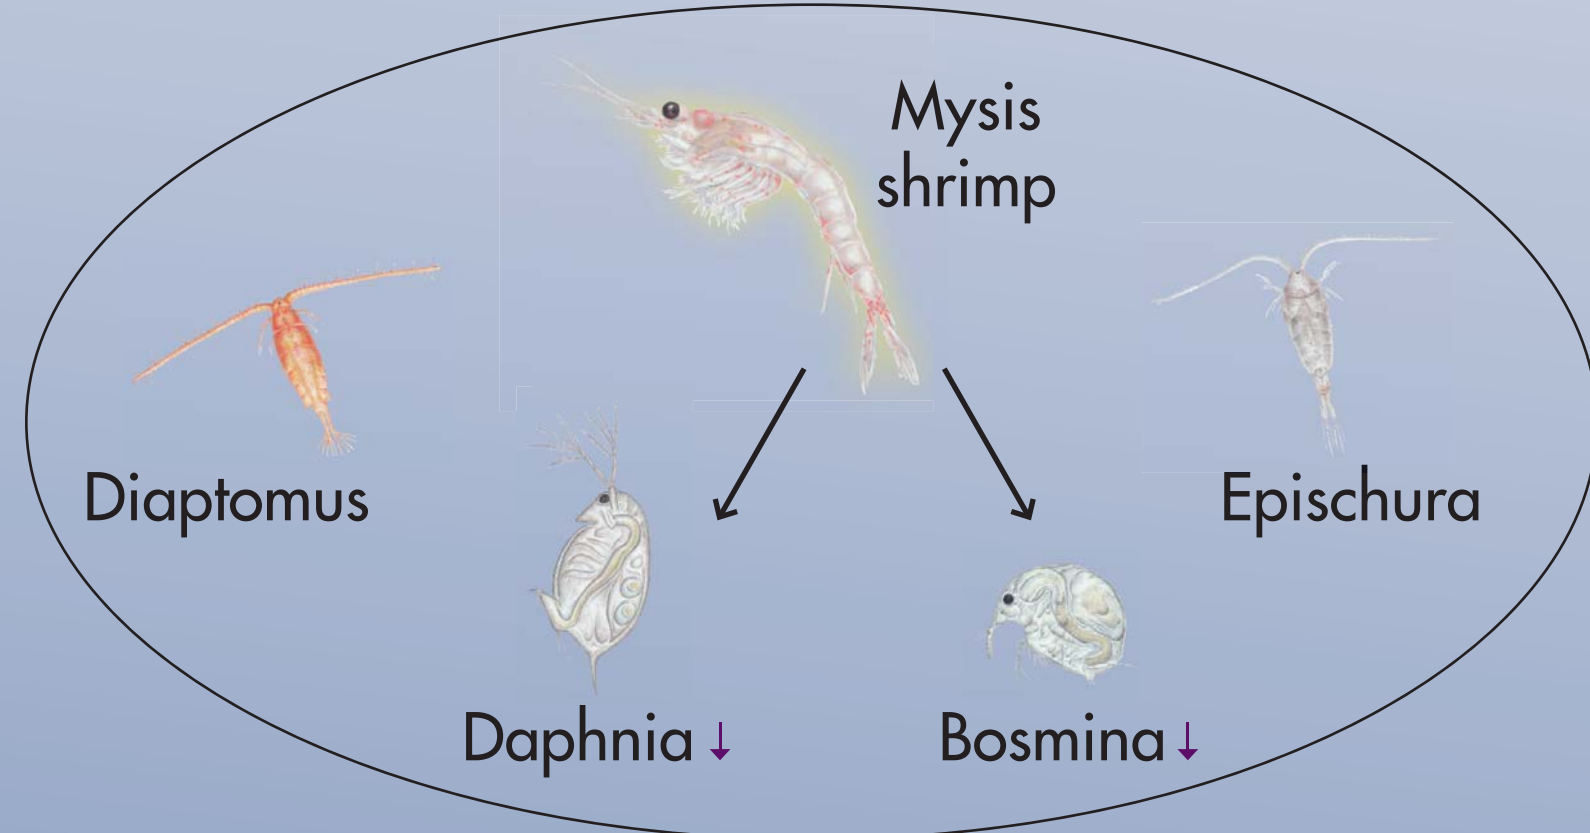

Current Food Web of Lake Tahoe

Off-Shore Fish

Near-Shore and Bottom Fish

Near-Shore Plants & Algae

Zooplankton

Benthic Macroinvertebrate

Phytoplankton

Legend

- species interactions
- ↓ population decrease
- ↑ population increase

- unintentional introduction of non-native species
- intentional introduction of non-native species

Invasive Species of Concern
These species are currently not in Lake Tahoe

Quagga mussel Zebra mussel New Zealand mudsnail Spiny water flea